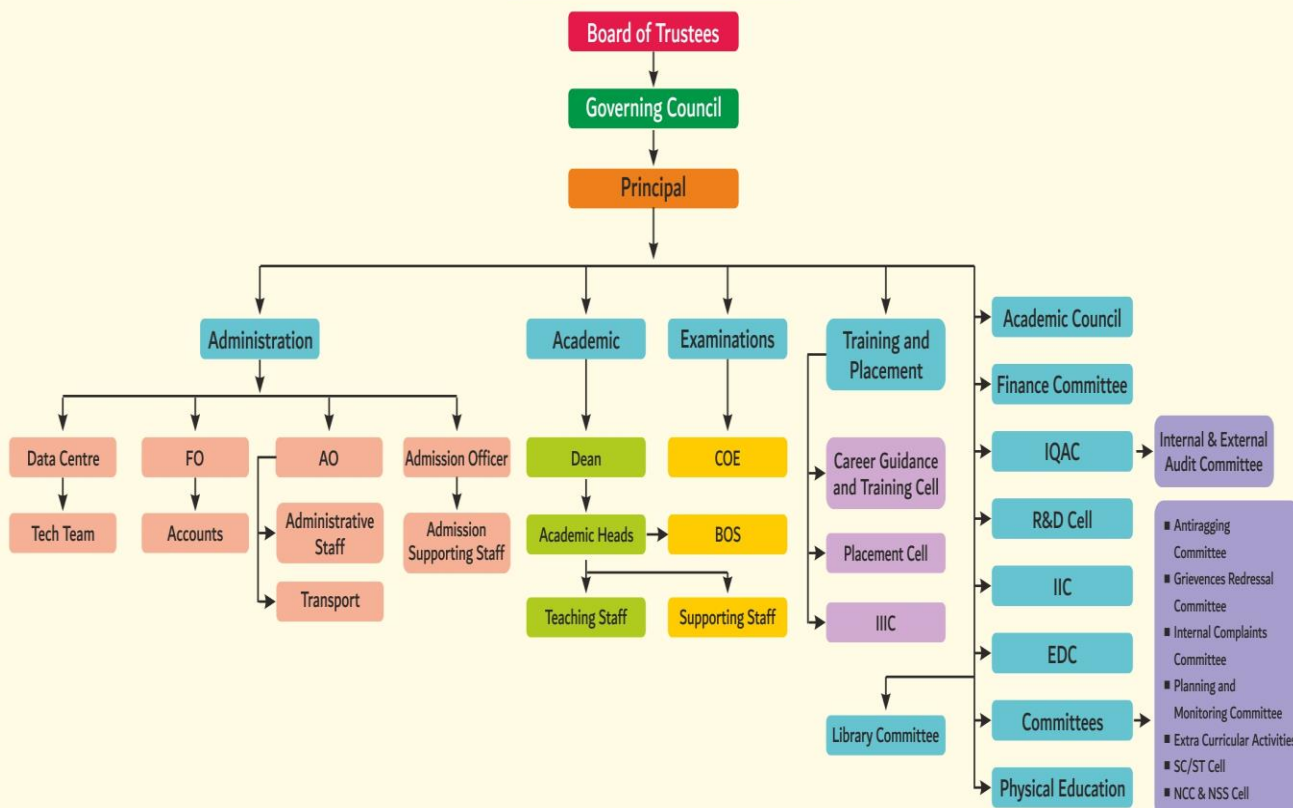

MAHENDRA ENGINEERING COLLEGE

(Autonomous)

Accredited by NBA (Tier-I WA) : UG - CSE, ECE, EEE
Mahendhirapuri, Mallasamudram, Namakkal Dt. -637 503

MAHENDRA ENGINEERING COLLEGE (Autonomous)

ORGANOGRAM

PRINCIPAL
MAHENDRA ENGINEERING COLLEGE
(AUTONOMOUS)
MAHENDHIRAPURI, MALLASAMUDRAM
NAMAKKAL DT - 637 503.